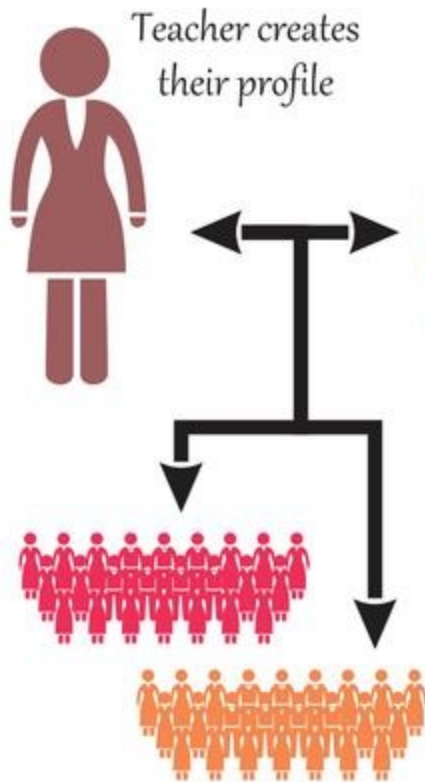

Music Festival Suite

Creating Profiles

Music Festival Suite

Creating Profiles

Teacher creates their profile

Then creates a profile for a Group Entrant like a Choir or Band that links to their Teacher Profile.

Use Teacher and Group Entrant Profiles in clever ways. Learn more on our website!

musicfestivalsuite.com

Music Festival Suite

Registering

Entrant Profiles linked with Parent Profiles help us meet provincial and federal privacy requirements, as well as provide parental consent for youth to participate in festivals.