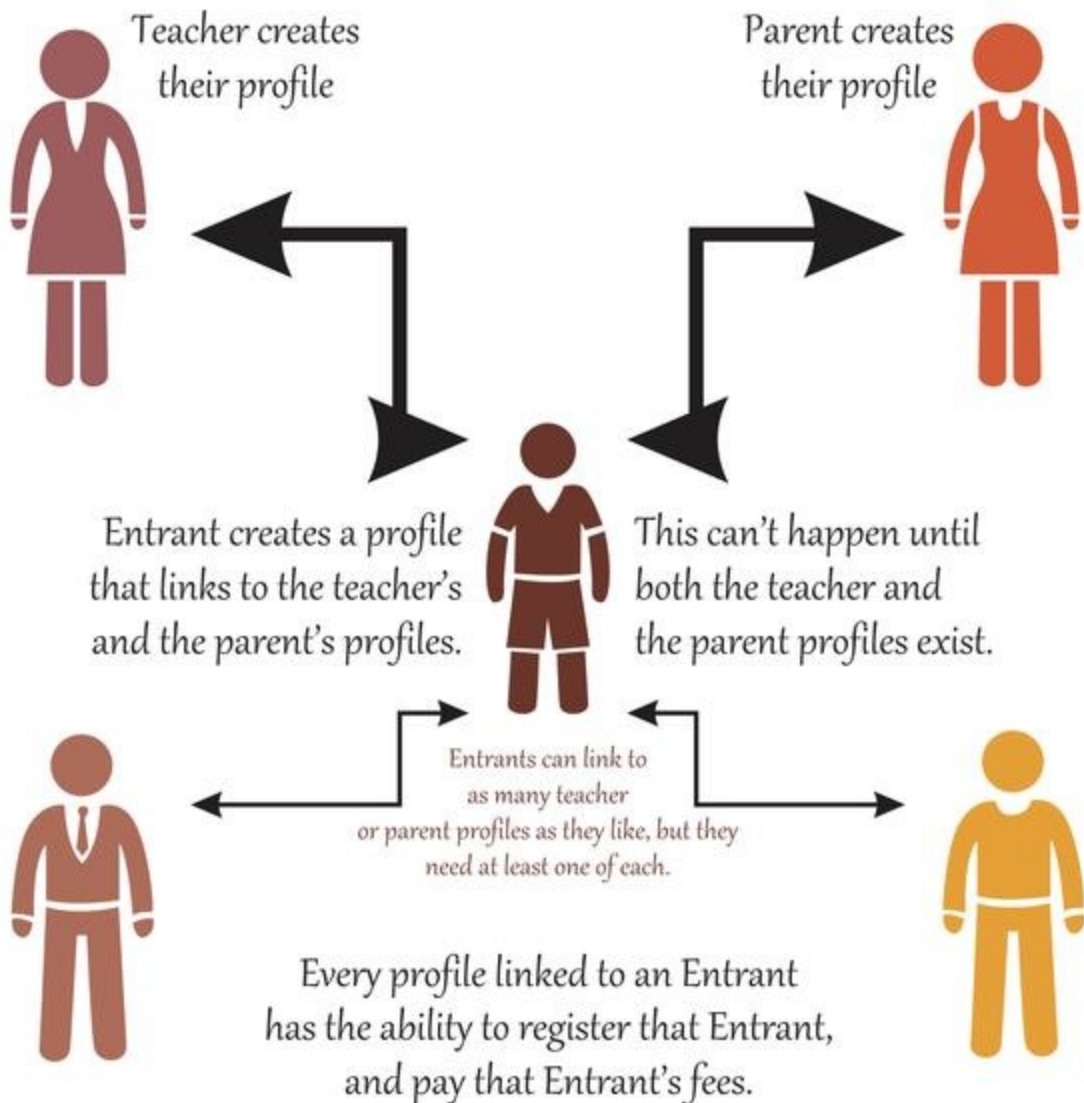

Music Festival Suite

Creating Profiles

Music Festival Suite

Creating Profiles

Teacher creates their profile

Then creates a profile for a Group Entrant like a Choir or Band that links to their Teacher Profile.

Use Teacher and Group Entrant Profiles in clever ways. Learn more on our website!

musicfestivalsuite.com

Music Festival Suite

Registering

Entrant Profiles linked with Parent Profiles help us meet provincial and federal privacy requirements, as well as provide parental consent for youth to participate in festivals.