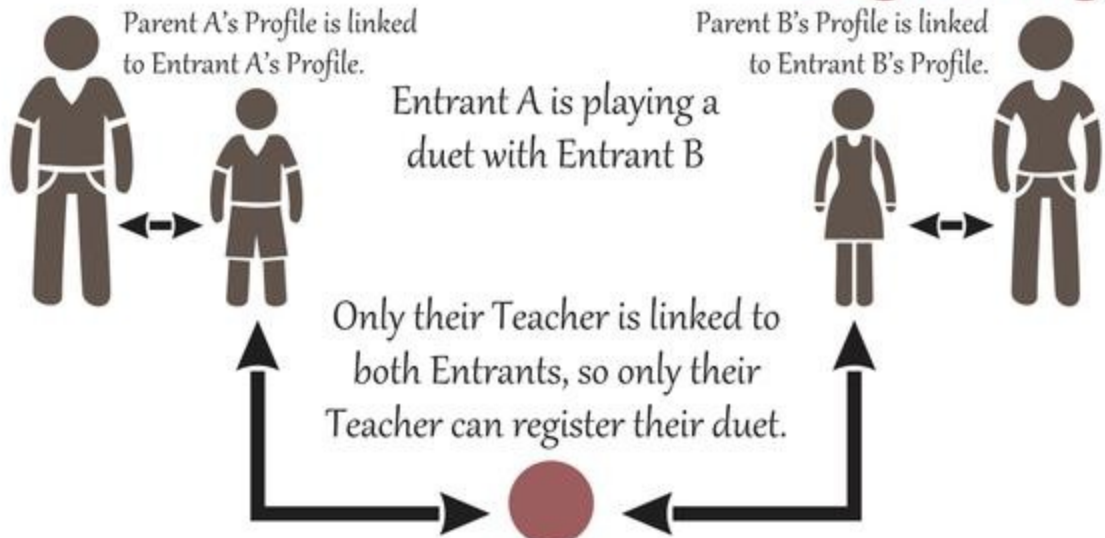

Music Festival Suite

Creating Profiles

Music Festival Suite

Creating Profiles

Teacher creates their profile

Then creates a profile for a Group Entrant like a Choir or Band that links to their Teacher Profile.

The "Contact Person" for the Group Entrant is sometimes a Secretary, Principal or Administrator

A Group Entrant Profile is created for each group with a unique name.

School Groups	Community Music Societies (with multiple groups)	Community Group
Set up a Teacher Profile for the Principal	Set up a Teacher Profile for an Administrator or Executive Assistant	Set up a Teacher Profile for the Director of the Group
Set up a Group Entrant Profile with the Teacher as the Contact Person	Set up a Group Entrant Profile with the Director as the Contact Person	Set up a Group Entrant Profile with the Secretary or Concertmaster as the Contact Person

Use Teacher and Group Entrant Profiles in clever ways. Learn more on our website!

musicfestivalsuite.com

Music Festival Suite

Registering

Entrant Profiles linked with Parent Profiles help us meet provincial and federal privacy requirements, as well as provide parental consent for youth to participate in festivals.